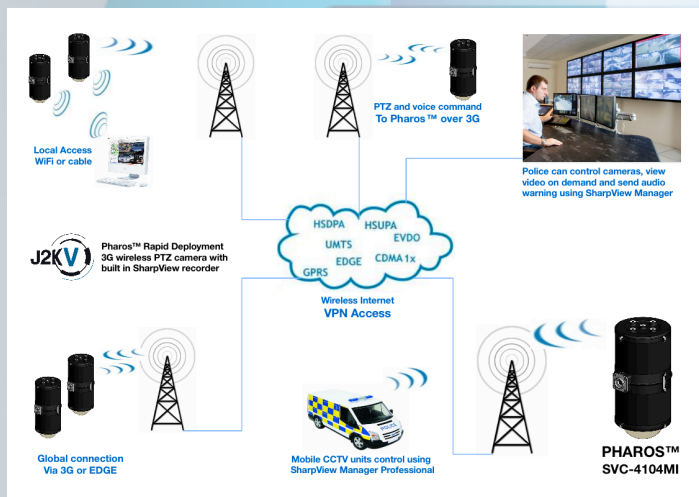

PHAROS™ SECURITY MODULE

WIRELESS RAPID DEPLOYMENT CAMERA

Portable CCTV solution that allows video security to be set up quickly in remote and hostile locations. Pharos™ transmits video to any CCTV monitoring and alarm receiving centre or mobile phone* using built in WiFi, 3G or broadband. Includes PA system for audio warning

- Crime prevention at a fraction of the price of manned guarding
- Monitor hotspots and relocate without major installation cost
- Gather vital evidential quality video at crime scenes quickly

Building sites
Fly tipping

Track side on railways
Secure plant and equipment

Anti social behaviour
Traffic monitoring

PHAROS™

Just add solar or wind turbine charging battery (supplied) for a total wireless solution

- Integrate PIR detectors for perimeter alerts
- Intelligent video alarms for in-scene activity

SVM-PRO SharpView Manager Professional

- ▶ Free command and Control VMS with PHAROS™
- ▶ Alarms, Mapping, Back-up, Macros, Logs
- ▶ Live view, download, instant playback
- ▶ Scalable; unlimited number of units
- ▶ Windows, Mac OS X, iPhone, Android