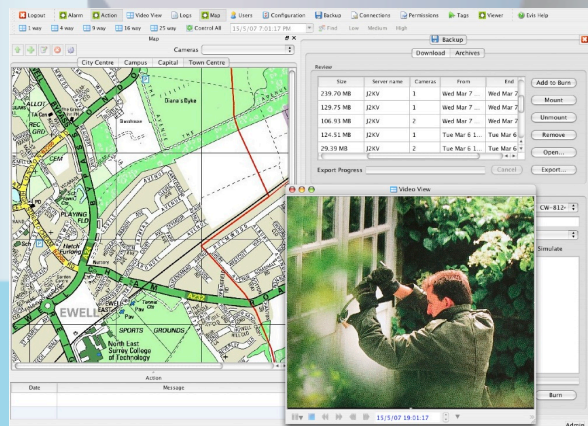

- Built-in SharpView Micro NVR for 90 days* recording
- View live video down to 32Kbps with H.264 stream
- Advanced video analytics with situation alert*
- 3G HSUPA 7.2Mbps down, 5.76Mbps up, GPRS/EDGE
- WiFi integrated 802.11b,g,n up to 300Mbps**
- Audio intercom and PA

Pharos™ and SharpView, the World's leading, longest established megapixel, HD CCTV solution will be shown at IFSEC by our partners :

JVC Professional   Hall 4 Stand F35
Y3K and X-Vision   Hall 4 Stand K20
Silvernet Limited   Hall 5 Stand B89
Silent Sentinel   Hall 4 Stand I6

J2K Video Limited
Link House, 140 The Broadway
Tolworth, Surrey, KT6 7HT, UK
T: +44 208 339 6126 W: www.j2kvideo.com